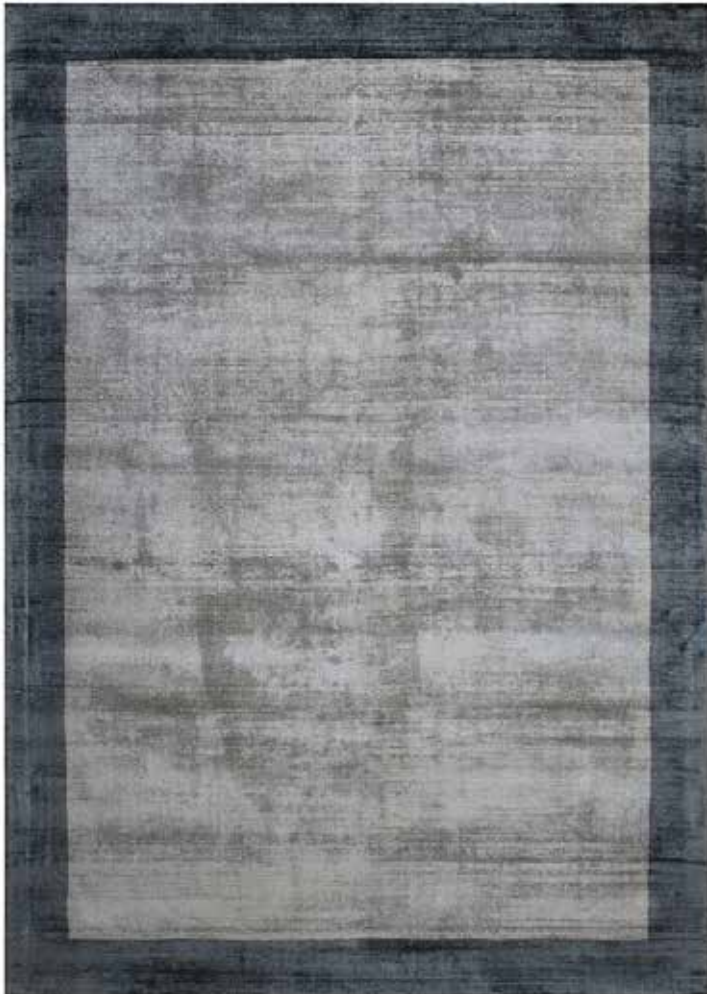

L'UNICO OUTLET DEL TAPPETO A MILANO

800€ ~~1600€~~

BILBAO BORDER

240x170